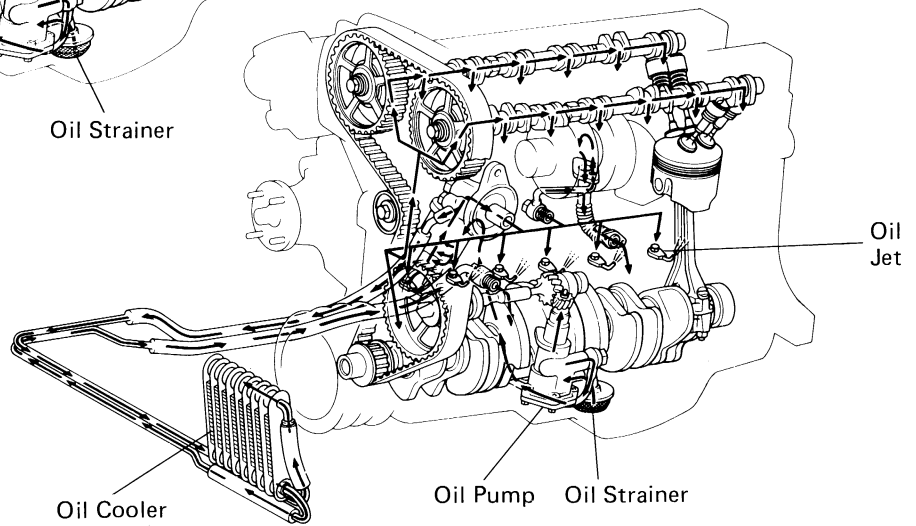

DESCRIPTION

A fully pressurized, fully filtered lubrication system has been adopted for this engine.

7M-GE

Oil Pump Oil Strainer

7M-GTE

Oil Cooler Oil Pump Oil Strainer

Oil Jet

* 7M-GTE only