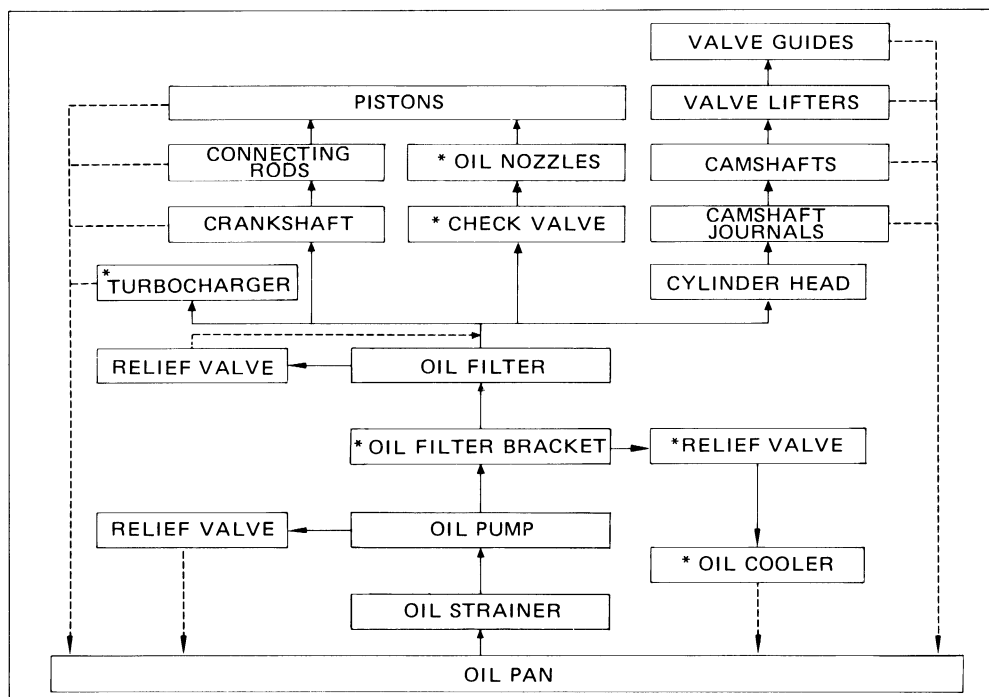

DESCRIPTION

A fully pressurized, fully filtered lubrication system has been adopted for this engine.

7M-GE

Oil Pump Oil Strainer

7M-GTE

Oil Cooler Oil Pump Oil Strainer

Oil Jet

* 7M-GTE only