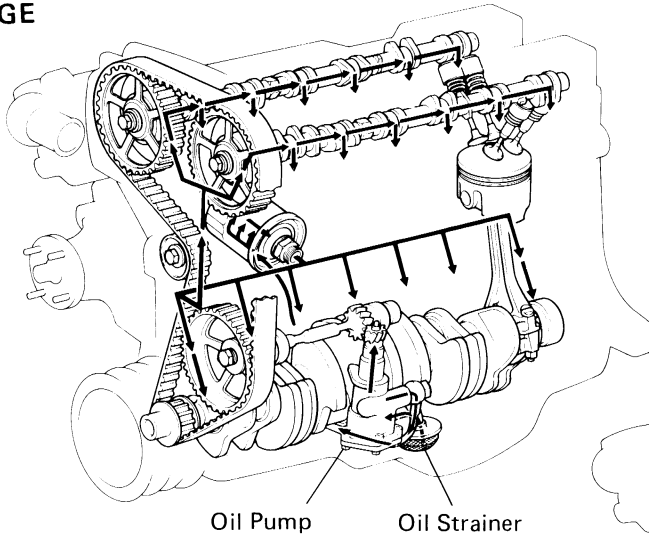

DESCRIPTION

A fully pressurized, fully filtered lubrication system has been adopted for this engine.

7M-GE

Oil Pump Oil Strainer

7M-GTE

Oil Cooler Oil Pump Oil Strainer

Oil Jet

* 7M-GTE only